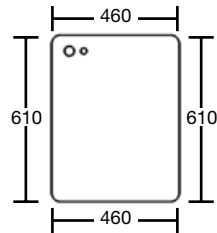

TOIT / ROOF LAMP