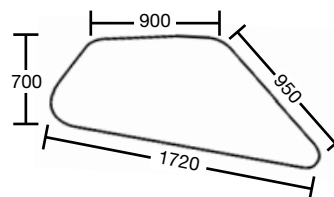

LATÉRALE / SIDE

42/4032-9
(M045169,
049493)