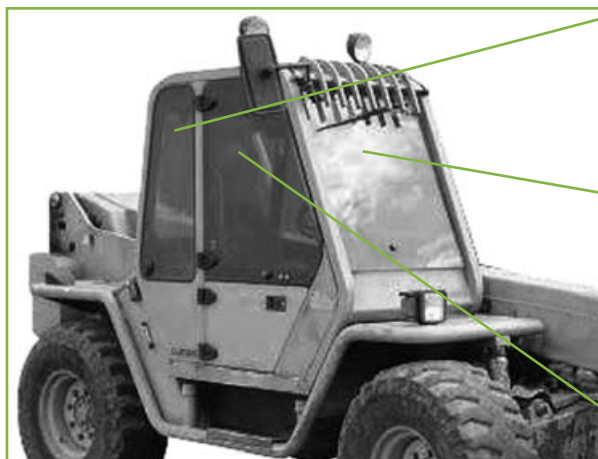

VITRERIE GLASS

Modèles EV *models*

LATÉRALE / SIDE

42/4030-9
(044166, 034916)