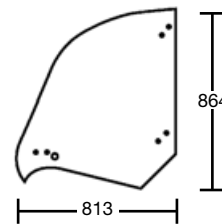

PORTE / DOOR