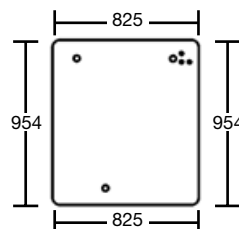

PARE BRISE / WINDSCREEN

42/4001-34
(044164, 021592)