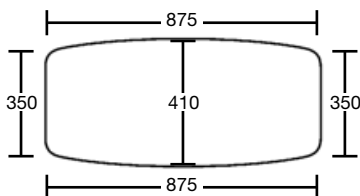

ARRIÈRE INFÉRIEUR / LOWER REAR