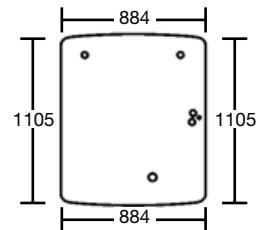

PARE BRISE / WINDSCREEN