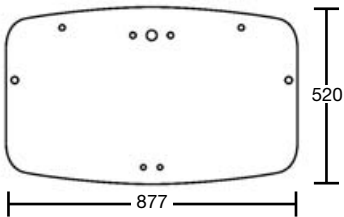

VITRERIE
GLASS

MULTI FARMER 30-6 CLASSIQUE, 30-6 TOP

ARRIÈRE SUPÉRIEURE / UPPER REAR